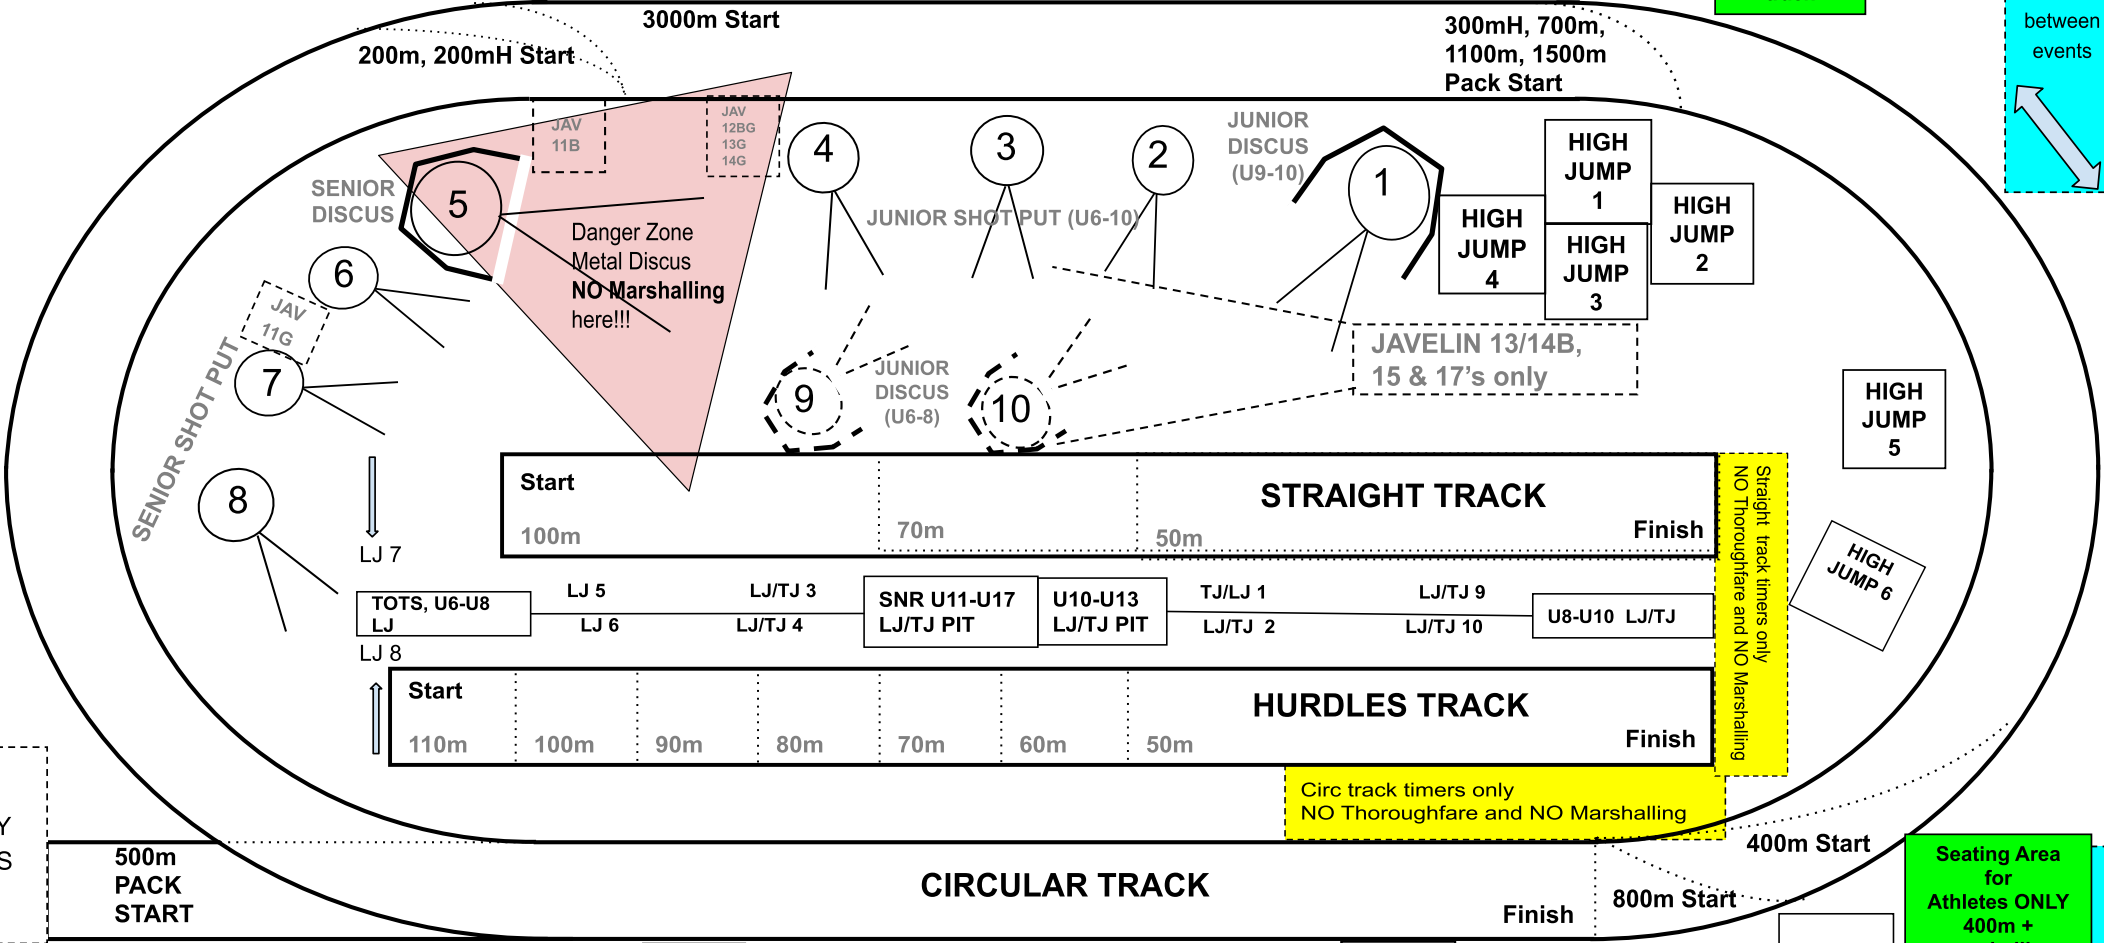

# DUNBAR PARK – GROUND LAYOUT

NOT TO SCALE

Athletes  
200m  
marshalling  
OUTSIDE of  
track

Tots-U8 Shot Put  
Skills Zone

EQUIPMENT  
SHED

Tots-U8  
Discus  
Skills Zone

Athletes  
300m  
marshalling  
OUTSIDE of  
track

PLEASE  
use the  
outside  
of fence  
to move  
between  
events

PLEASE use the outside of fence to  
move between events

TINY TOTS

500m  
PACK  
START

Athletes  
500m  
marshalling  
OUTSIDE of  
track

ENTRY  
EXIT

PLEASE use the outside of  
fence to move between events

FIRST  
AID

ENTRY  
EXIT

Seating Area  
for  
Athletes ONLY  
400m +  
marshalling

PLEASE  
use the  
outside  
of fence  
to move  
between  
events